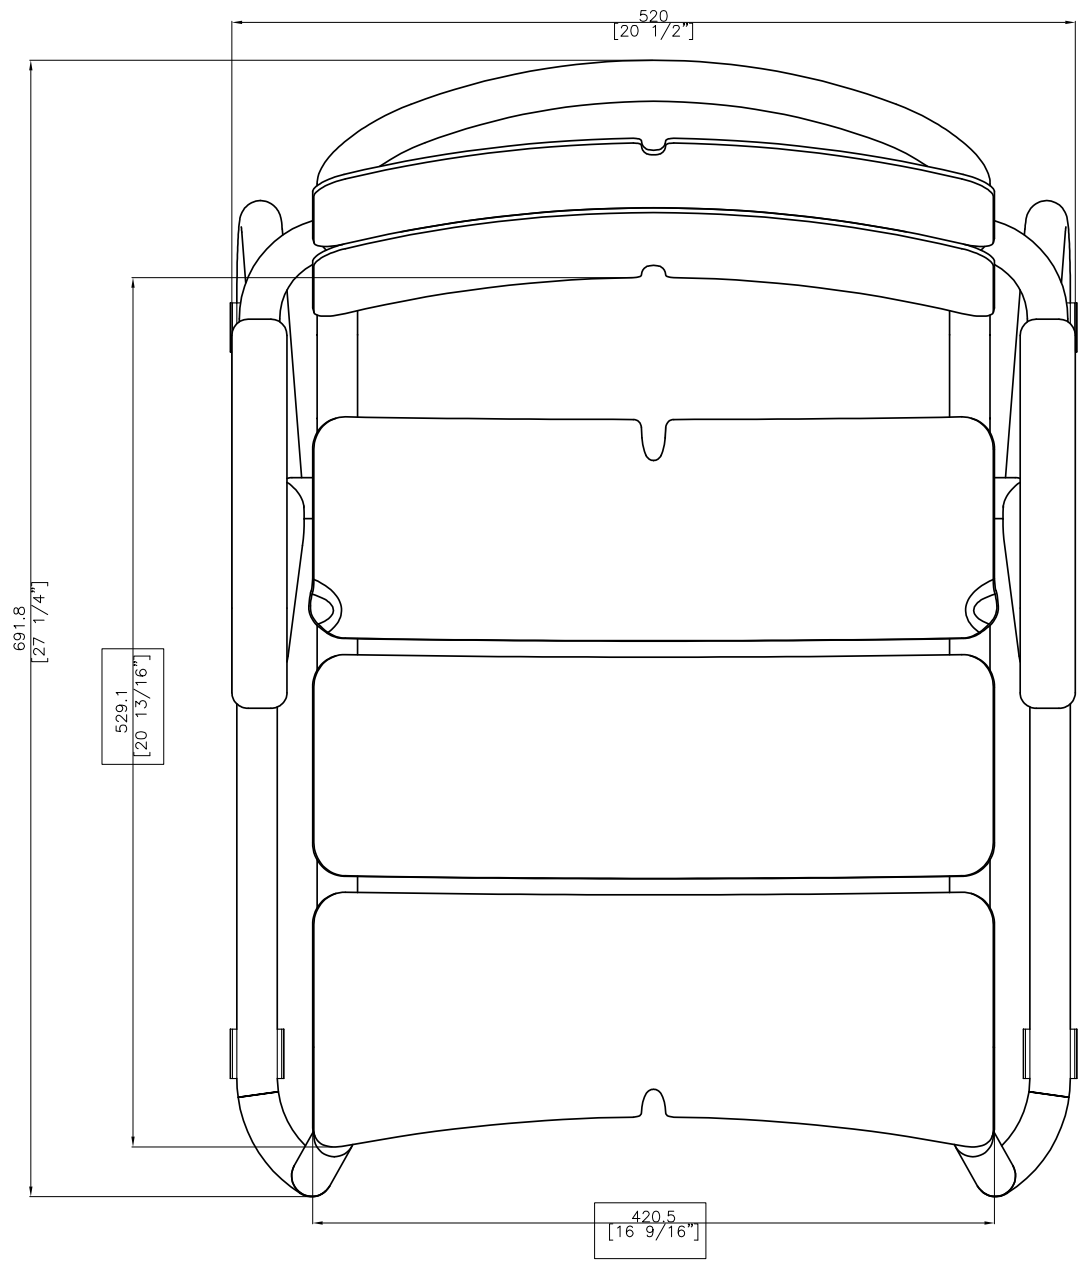

OASIQ

DWG.NO: FAE0A1-1K

TITLE : FRONT VIEW

DIM EXT: 520x691.8x814 MM.

MATERIAL: AL

DRAWN BY : Mr.AEKCHAI

FINISH DATE : 18-11-13
 BEGIN DATE : 27-12-12

KHAN
 AEK

SCALE : 1:1

P. 4

SIDE VIEW

ES

OASIQ

DWG.NO: FAE0A1-1K

TITLE : SIDE VIEW

DIM EXT: 520x691.8x814 MM.

MATERIAL: AL

DRAWN BY : Mr.AEKCHAI

FINISH DATE : 12-03-14
 BEGIN DATE : 27-12-12

KHAN
 AEK

SCALE : 1:1

P. 5

TOP VIEW

ET

OASIQ	DWG.NO: FAE0A1-1K	TITLE : TOP VIEW	DIM EXT: 520x691.8x814 MM.	MATERIAL: AL	DRAWN BY : Mr.AEKCHAI	FINISH DATE : 18-11-13	KHAN	SCALE : 1:1	P. 3
						BEGIN DATE : 27-12-12	AEK	⊕	