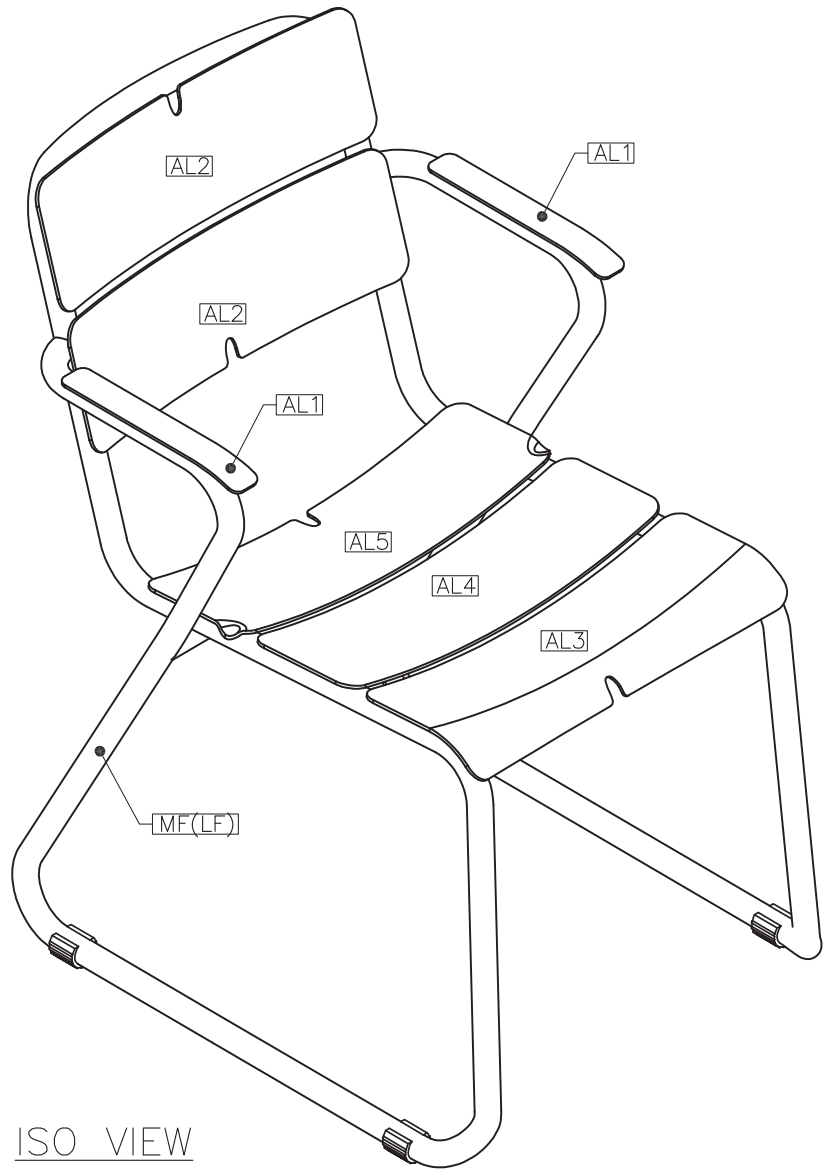

Pastel Green

Pastel Pink

Pastel Blue

ISO

OASIQ

DWG.NO: FAE0A1-1K

TITLE : ISO VIEW

DIM EXT: 520x691.8x814 MM.

OASIQ

DWG.NO: FAE0A1-1K

TITLE : FRONT VIEW

DIM EXT: 520x691.8x814 MM.

MATERIAL: AL

DRAWN BY : Mr.AEKCHAI

FINISH DATE : 18-11-13
 BEGIN DATE : 27-12-12

KHAN
 AEK

SCALE : 1:1

P. 4

SIDE VIEW

ES

OASIQ

DWG.NO: FAE0A1-1K

TITLE : SIDE VIEW

DIM EXT: 520x691.8x814 MM.

OASIQ	DWG.NO: FAE0A1-1K	TITLE : TOP VIEW	DIM EXT: 520x691.8x814 MM.	MATERIAL: AL	DRAWN BY : Mr.AEKCHAI	FINISH DATE : 18-11-13	KHAN	SCALE : 1:1	P. 3
						BEGIN DATE : 27-12-12	AEK	⊕	