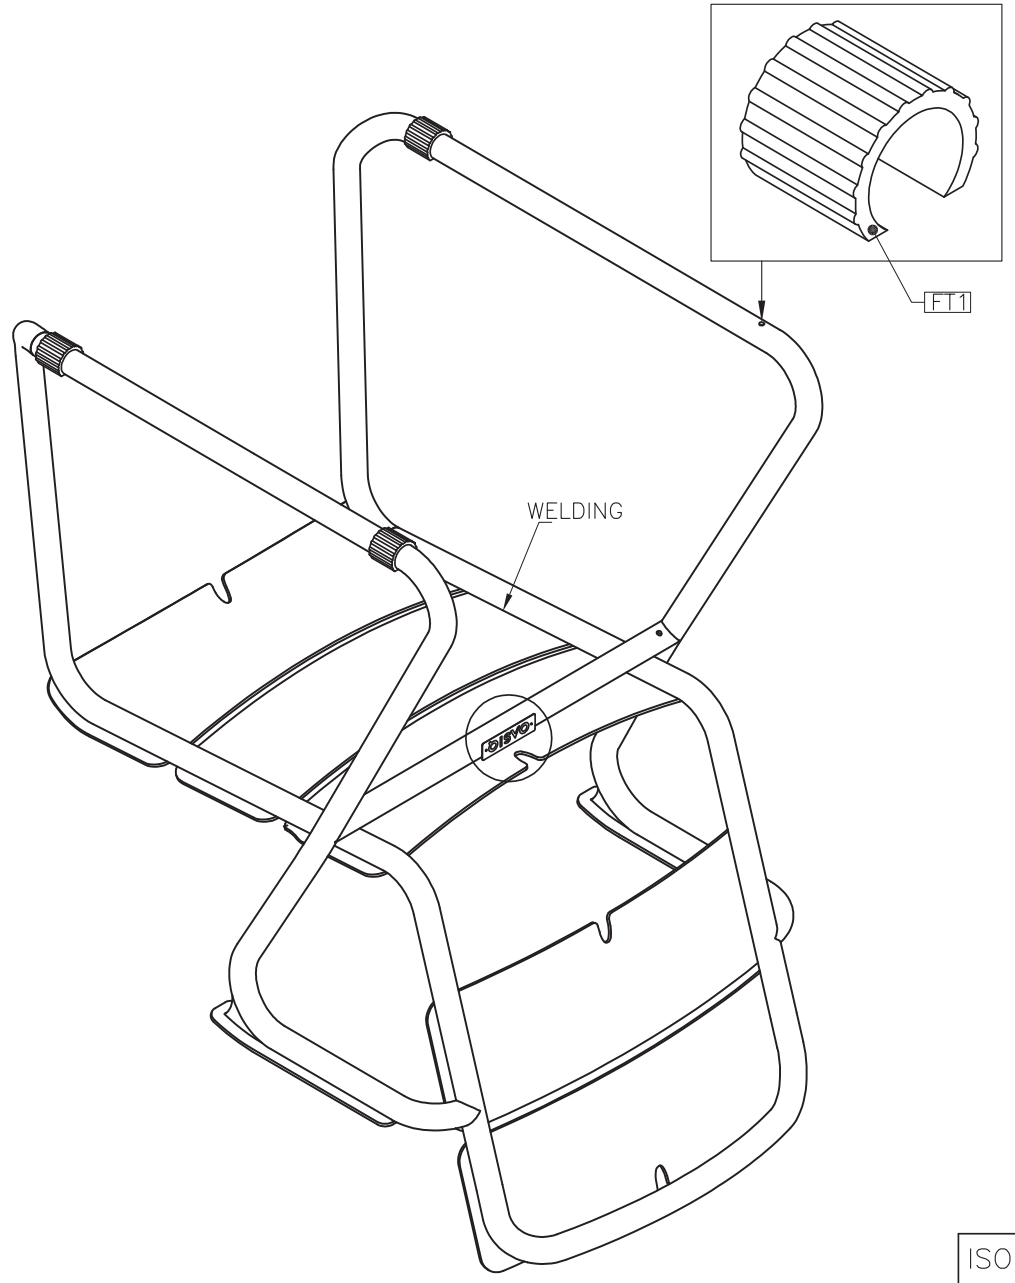

ISO

OASIQ

DWG.NO: FAE0A1-1K

TITLE : ISO VIEW

DIM EXT: 520x691.8x814 MM.

MATERIAL: AL

DRAWN BY : Mr.AEKCHAI

FINISH DATE : 18-11-13
BEGIN DATE : 27-12-12

KHAN
AEK

SCALE : 1:1

P. 2