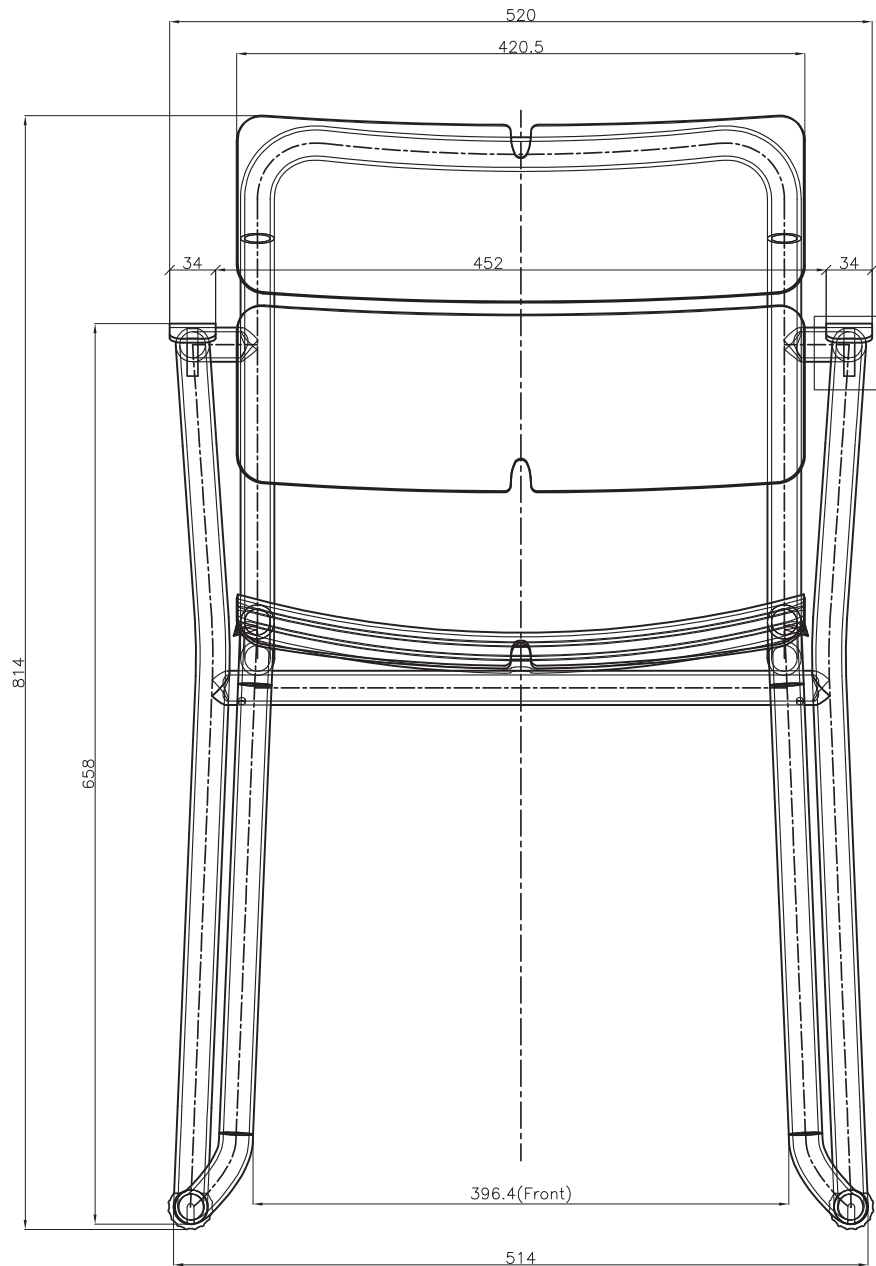

FRONT VIEW

EF

OASIQ

DWG.NO: FAE0A1-1K

TITLE : FRONT VIEW

DIM EXT: 520x691.8x814 MM.

MATERIAL: AL

DRAWN BY : Mr.AEKCHAI

FINISH DATE : 18-11-13
BEGIN DATE : 27-12-12

KHAN
AEK

SCALE : 1:1

P. 4