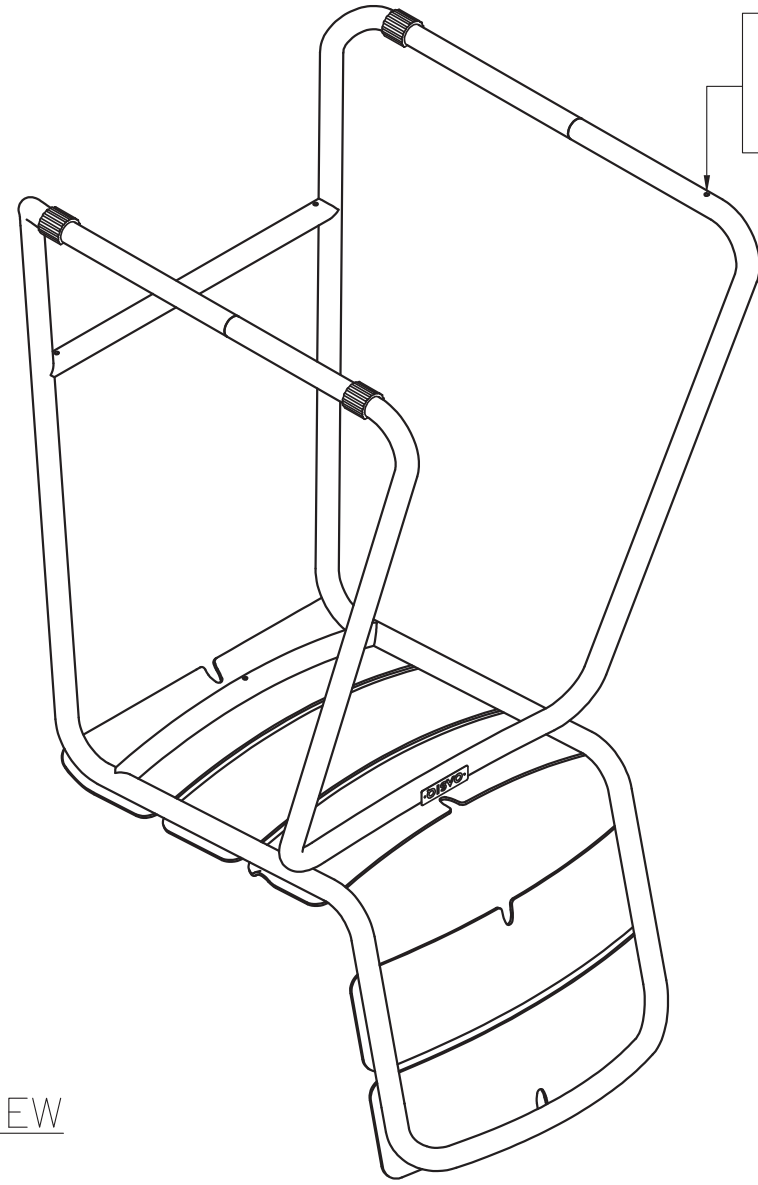

ISO VIEW

ISO

OASIQ

DWG.NO: FAE0A1-4P

TITLE : ISO VIEW

DIM EXT: 546x625x1080.9 MM.

MATERIAL: AL

DRAWN BY : Mr.Khanti

FINISH DATE : 18-11-13
BEGIN DATE : 9-03-13

KHAN
KHAN

SCALE : 1:1
⊕

P. 2