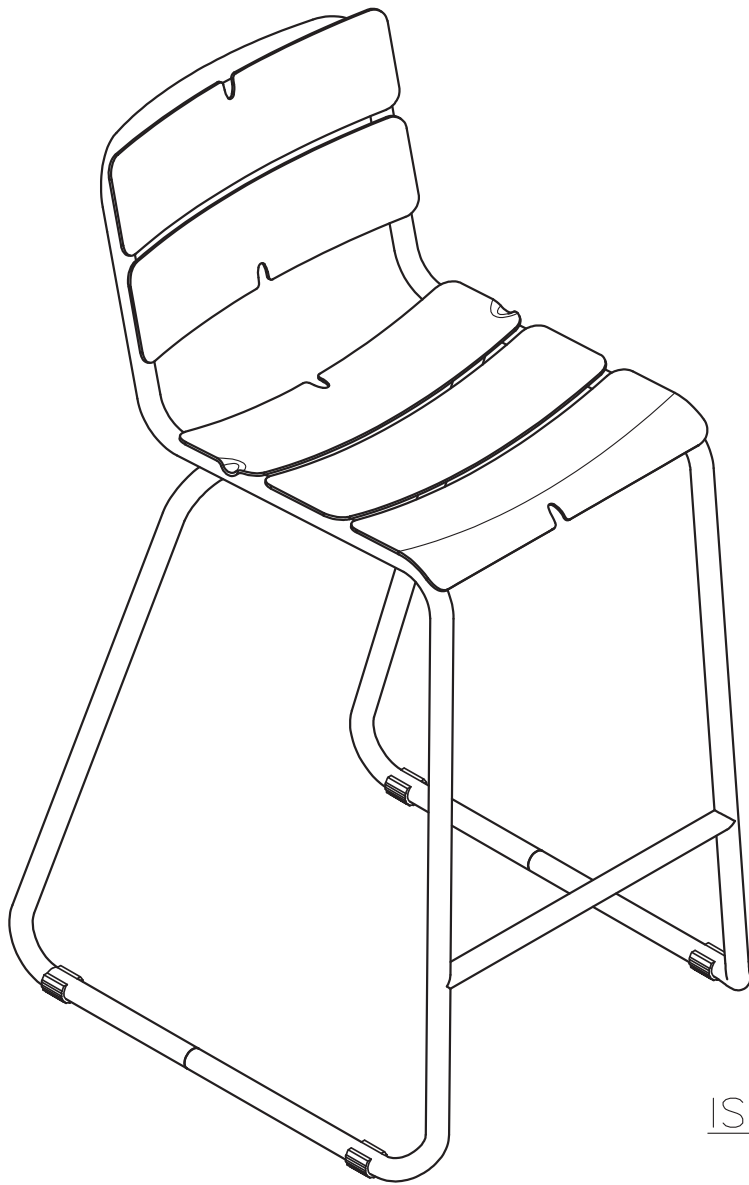

ISO VIEW

ISO

OASIQ

DWG.NO: FAE0A1-4P

TITLE : ISO VIEW

DIM EXT: 546x625x1080.9 MM.

MATERIAL: AL

DRAWN BY : Mr.Khanti

FINISH DATE : 18-11-13
BEGIN DATE : 9-03-13

KHAN
KHAN

SCALE : 1:1
⊕

P. 2