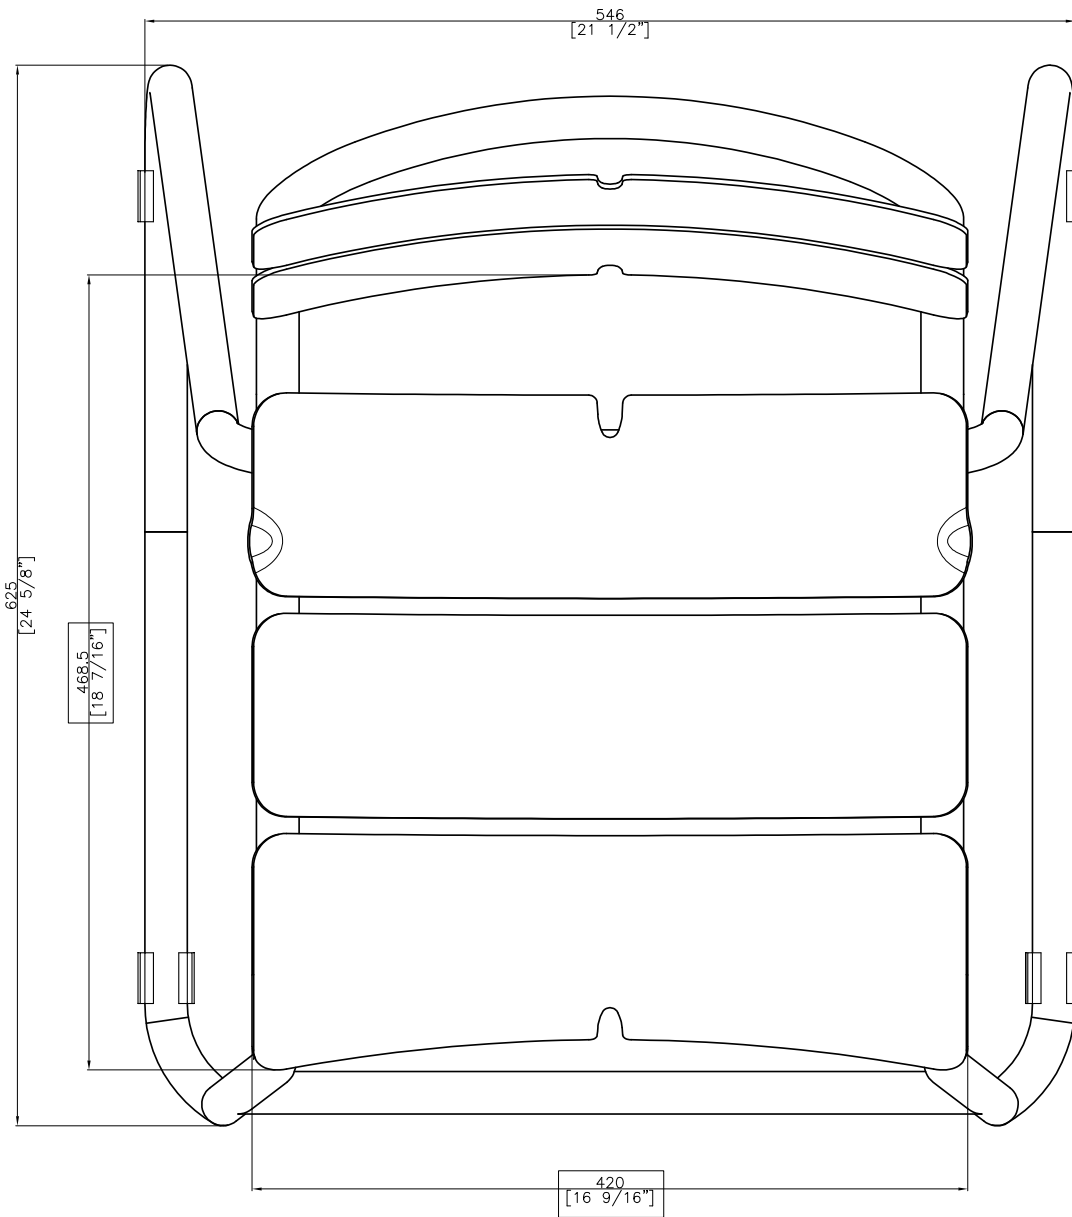

DIM EXT: 546x625x1080.9 MM.

MATERIAL: AL

DRAWN BY : Mr.Khanti

FINISH DATE : 18-11-13
BEGIN DATE : 9-03-13

KHAN
KHAN

SCALE : 1:1
⊕

P. 2

FRONT VIEW

DWG.NO: FAE0A1-4P

TITLE : SIDE VIEW

DIM EXT: 546x625x1080.9 MM.

MATERIAL: AL

DRAWN BY : Mr.Khanti

FINISH DATE : 18-11-13

KHAN

SCALE : 1:1

BEGIN DATE : 9-03-13

KHAN

P. 5

TOP VIEW

ET

OASIQ

DWG.NO: FAE0A1-4P

TITLE : TOP VIEW

DIM EXT: 546x625x1080.9 MM.

MATERIAL: AL

DRAWN BY : Mr.Khanti

FINISH DATE : 18-11-13

KHAN

SCALE : 1:1

BEGIN DATE : 9-03-13

KHAN