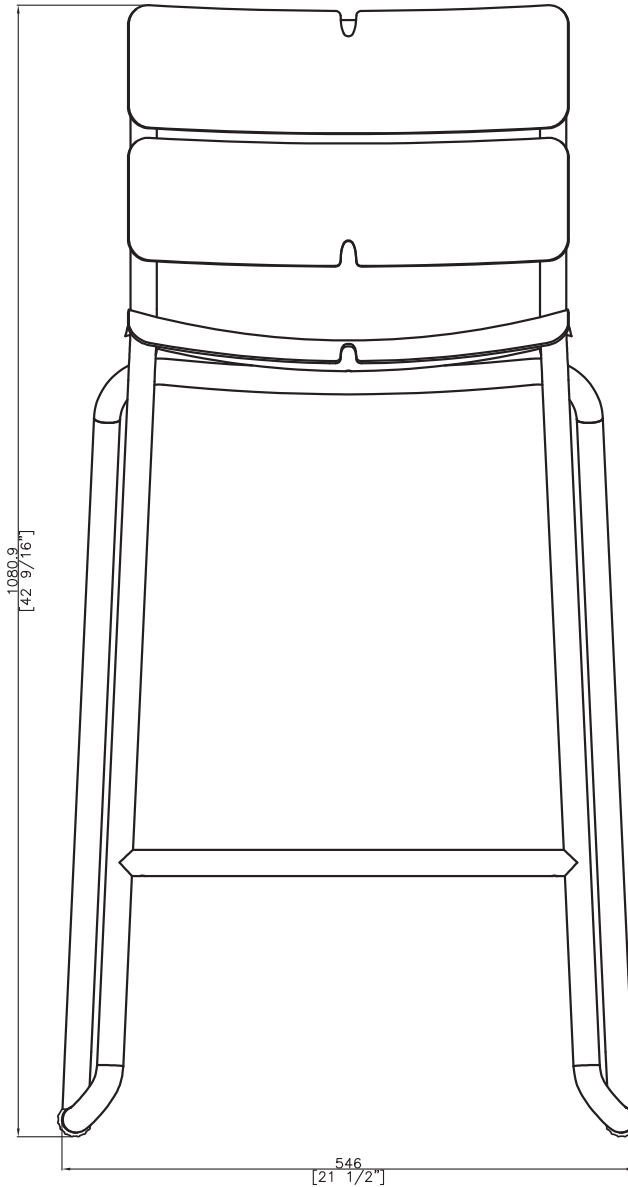

DIM EXT: 546x625x1080.9 MM.

MATERIAL: AL

DRAWN BY : Mr.Khanti

FINISH DATE : 18-11-13
BEGIN DATE : 9-03-13

KHAN
KHAN

SCALE : 1:1
⊕

P. 2

FRONT VIEW

EF

OASIQ

DWG.NO: FAE0A1-4P

TITLE : FRONT VIEW

DIM EXT: 546x625x1080.9 MM.

MATERIAL: AL

DRAWN BY : Mr.Khanti

FINISH DATE : 18-11-13

DWG.NO: FAE0A1-4P

TITLE : SIDE VIEW

DIM EXT: 546x625x1080.9 MM.

MATERIAL: AL

DRAWN BY : Mr.Khanti

FINISH DATE : 18-11-13

KHAN

SCALE : 1:1

DIM EXT: 546x625x1080.9 MM.

MATERIAL: AL

DRAWN BY : Mr.Khanti

FINISH DATE : 18-11-13

KHAN

SCALE : 1:1

BEGIN DATE : 9-03-13

KHAN