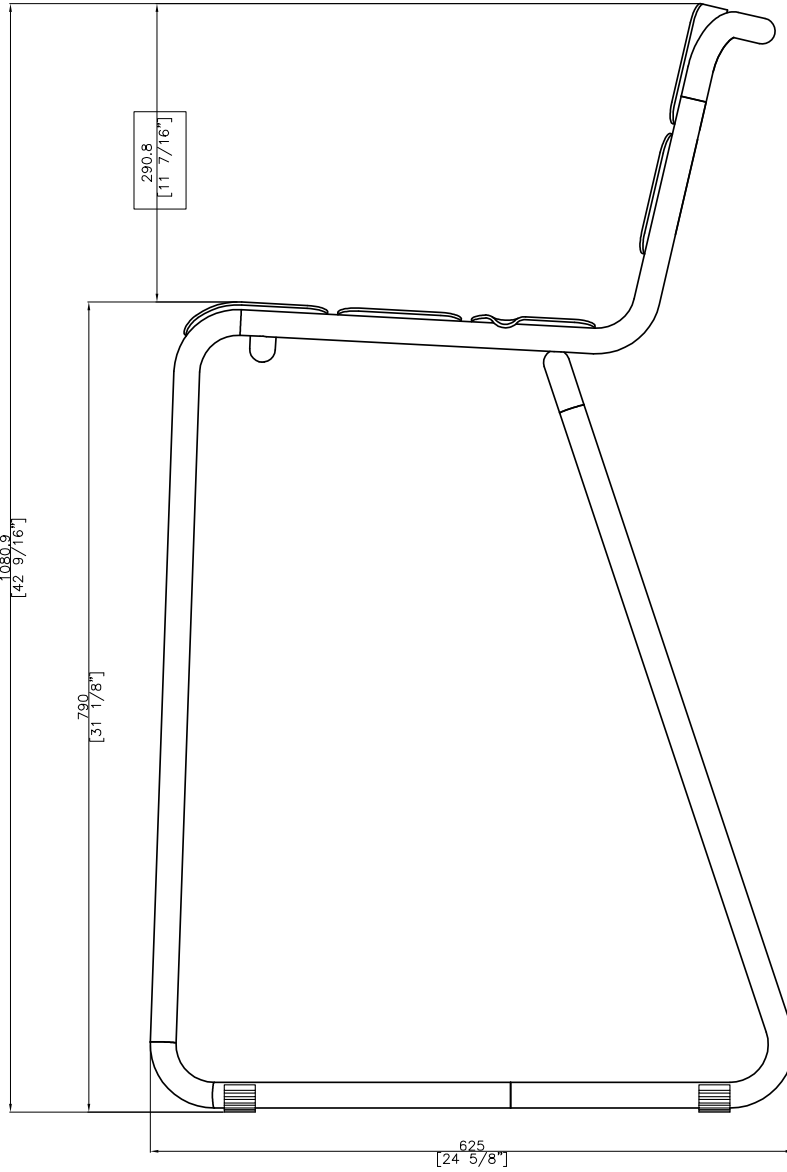

SIDE VIEW

ES

OASIQ

DWG.NO: FAE0A1-4P

TITLE : SIDE VIEW

DIM EXT: 546x625x1080.9 MM.

MATERIAL: AL

DRAWN BY : Mr.Khanti

FINISH DATE : 18-11-13

KHAN

SCALE : 1:1

BEGIN DATE : 9-03-13

KHAN

P. 5