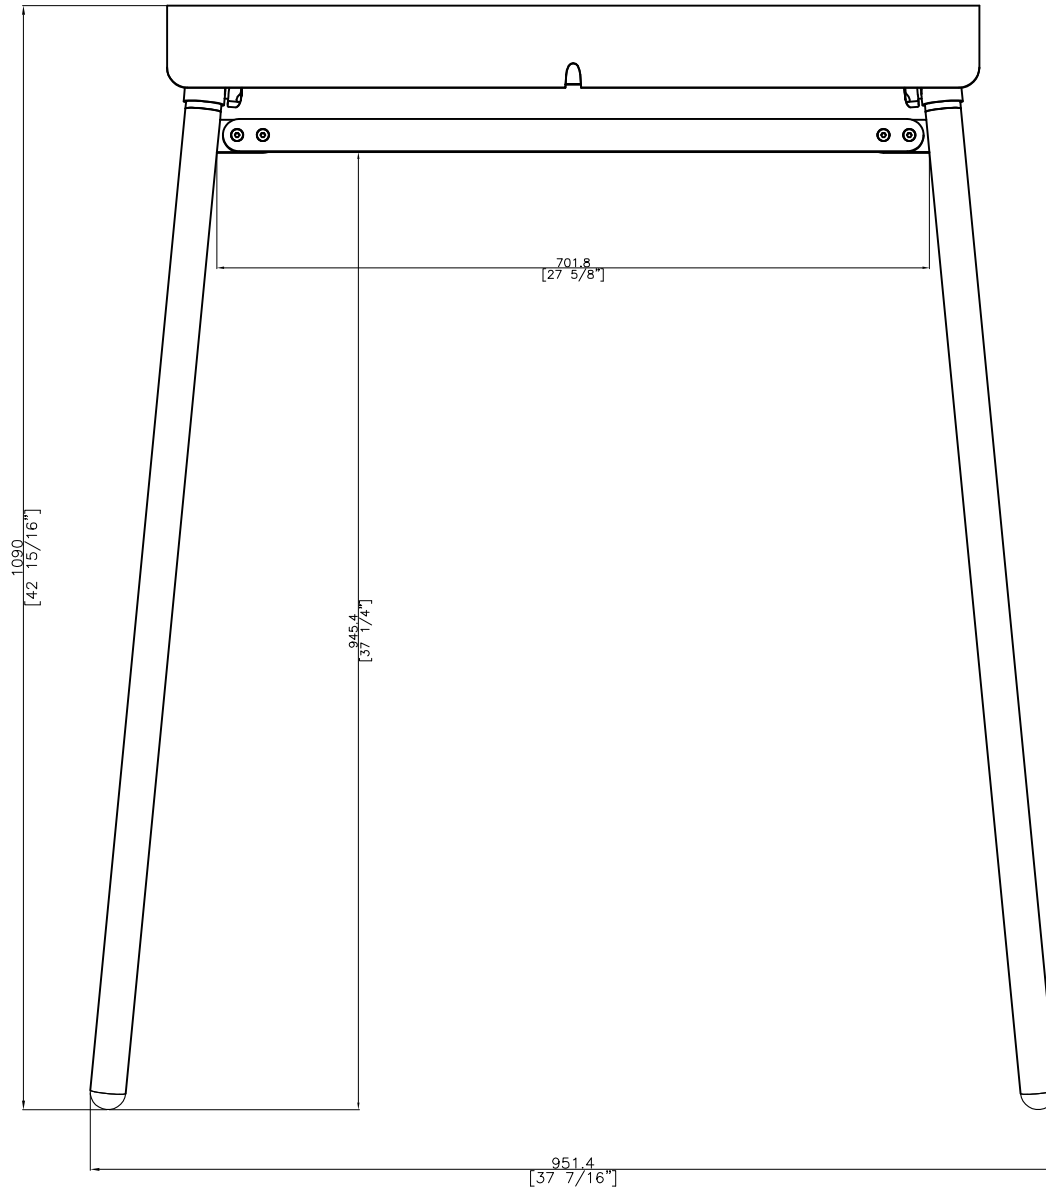

FRONT VIEW

EF

OASIQ

DWG.NO: FAE0A1-8P

TITLE : FRONT VIEW

DIM EXT: 951.4x951.4x1090 MM.

MATERIAL: AL

DRAWN BY : Mr.Khanti

FINISH DATE : 08-09-14

GIG

SCALE : 1:1

BEGIN DATE : 20-05-13

KHAN

P. 4