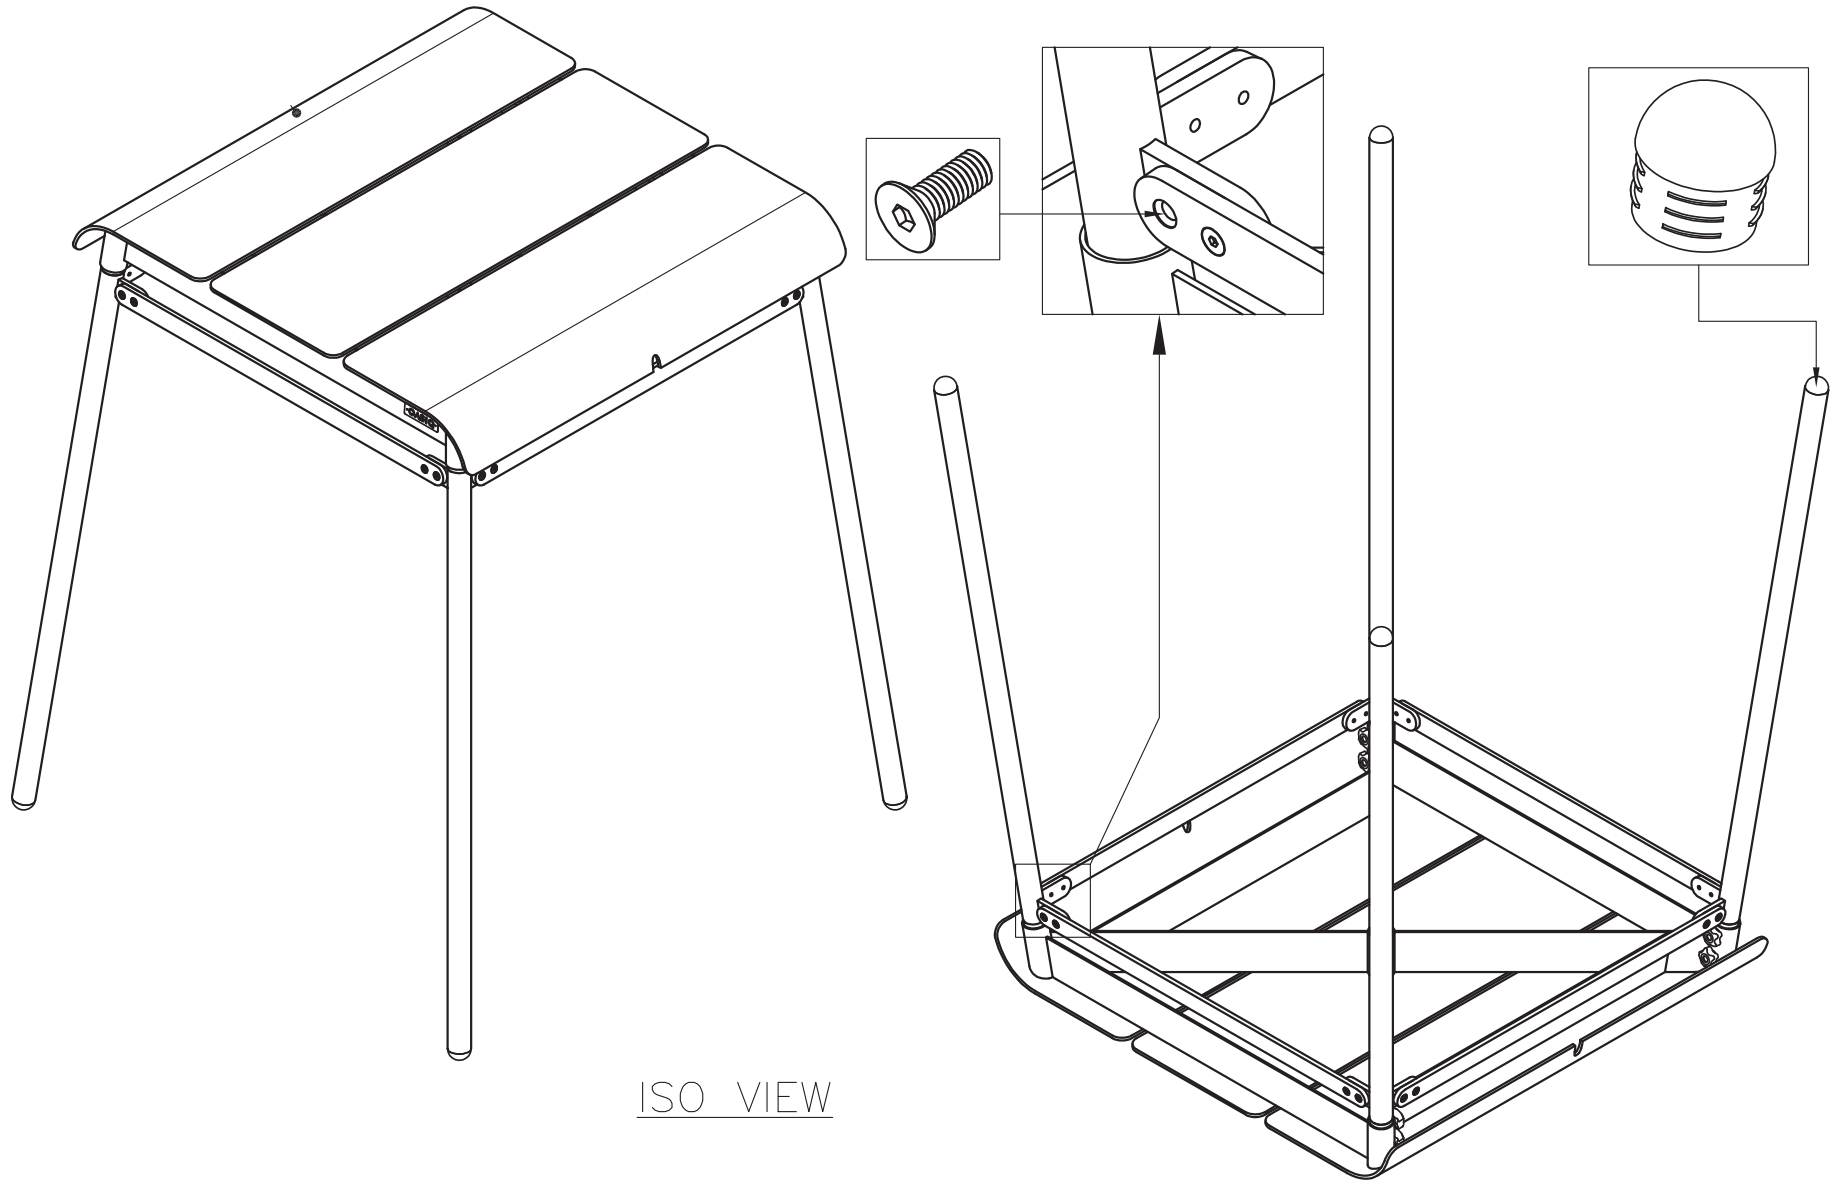

42 GREENE STREET LL NEW YORK NY 10013
T 212.355.0625 F 212.355.0628 WWW.OASIQ.US

CORAIL Bar Table
W 37 7/16" D 37 7/16" H 42 15/16"
32.6 lbs
Powder coated aluminum

CORAIL: FRAME

White

Anthracite

Grey

Pastel Green

Pastel Pink

Pastel Blue

ISO VIEW

ISO

OASIQ

DWG.NO: FAE0A1-8P

TITLE : ISO VIEW

DIM EXT: 951.4x951.4x1090 MM.

TITLE : SIDE VIEW

DIM EXT: 951.4x951.4x1090 MM.

MATERIAL: AL

DRAWN BY : Mr.Khanti

FINISH DATE : 08-09-14

GIG

SCALE : 1:1

BEGIN DATE : 20-05-13

KHAN

P. 5

TOP VIEW

ET

OASIQ

DWG.NO: FAE0A1-8P

TITLE : TOP VIEW

DIM EXT: 951.4x951.4x1090 MM.