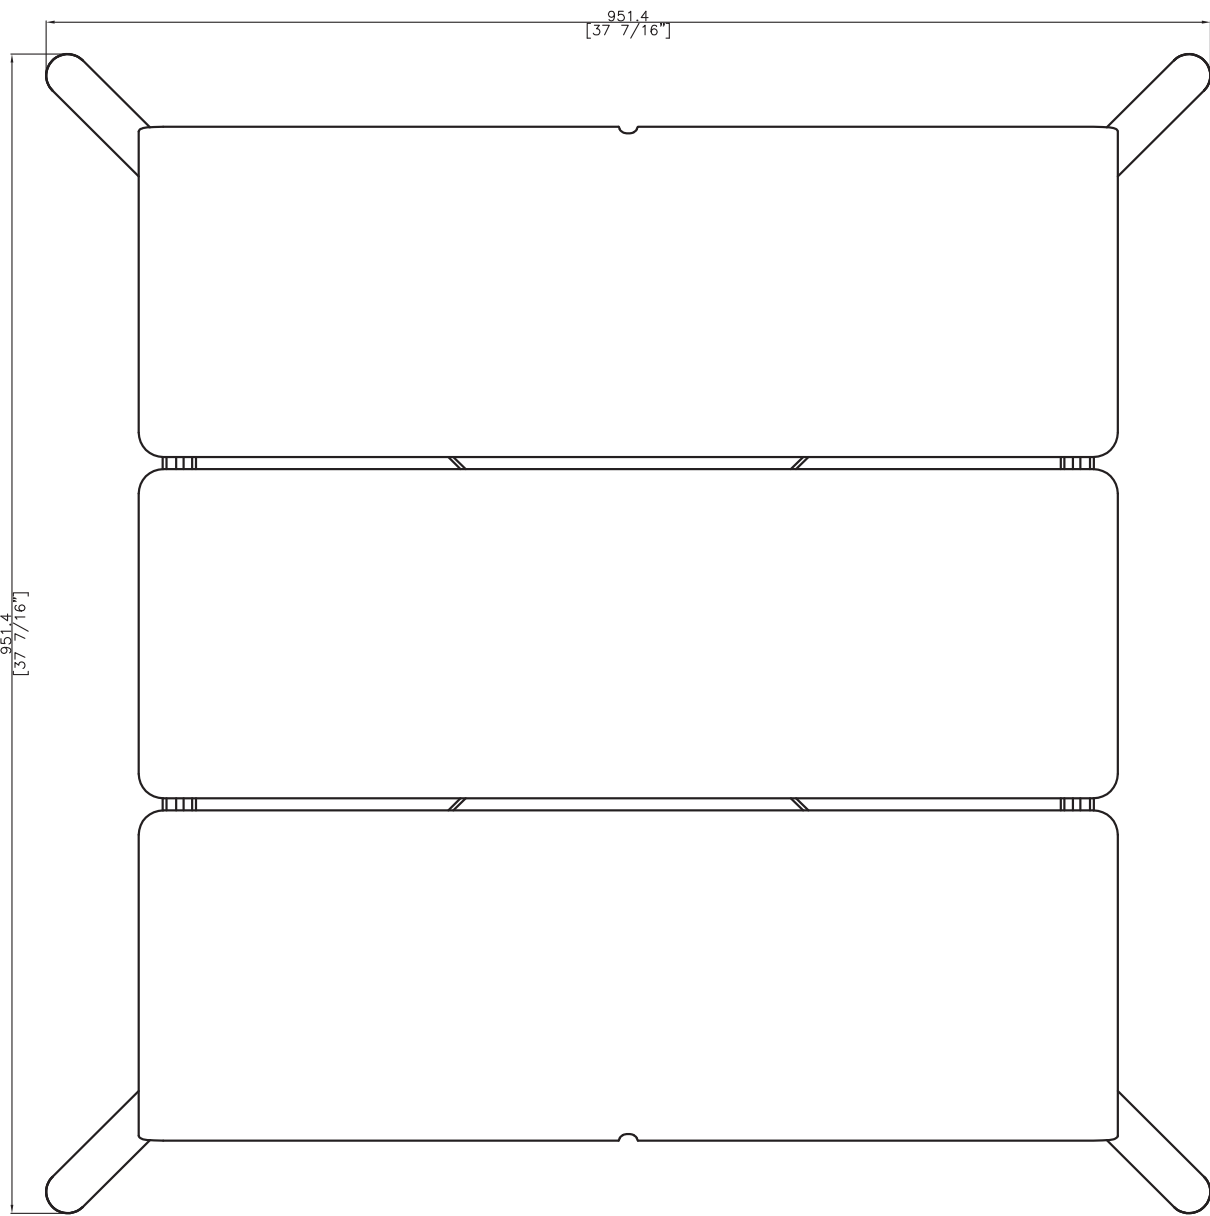

OASIQ

DWG.NO: FAE0A1-8P

TITLE : FRONT VIEW

DIM EXT: 951.4x951.4x1090 MM.

MATERIAL: AL

DRAWN BY : Mr.Khanti

FINISH DATE : 08-09-14

GIG

TITLE : SIDE VIEW

DIM EXT: 951.4x951.4x1090 MM.

MATERIAL: AL

DRAWN BY : Mr.Khanti

FINISH DATE : 08-09-14

GIG

SCALE : 1:1

BEGIN DATE : 20-05-13

KHAN

P. 5

TOP VIEW

ET

OASIQ

DWG.NO: FAE0A1-8P

TITLE : TOP VIEW

DIM EXT: 951.4x951.4x1090 MM.