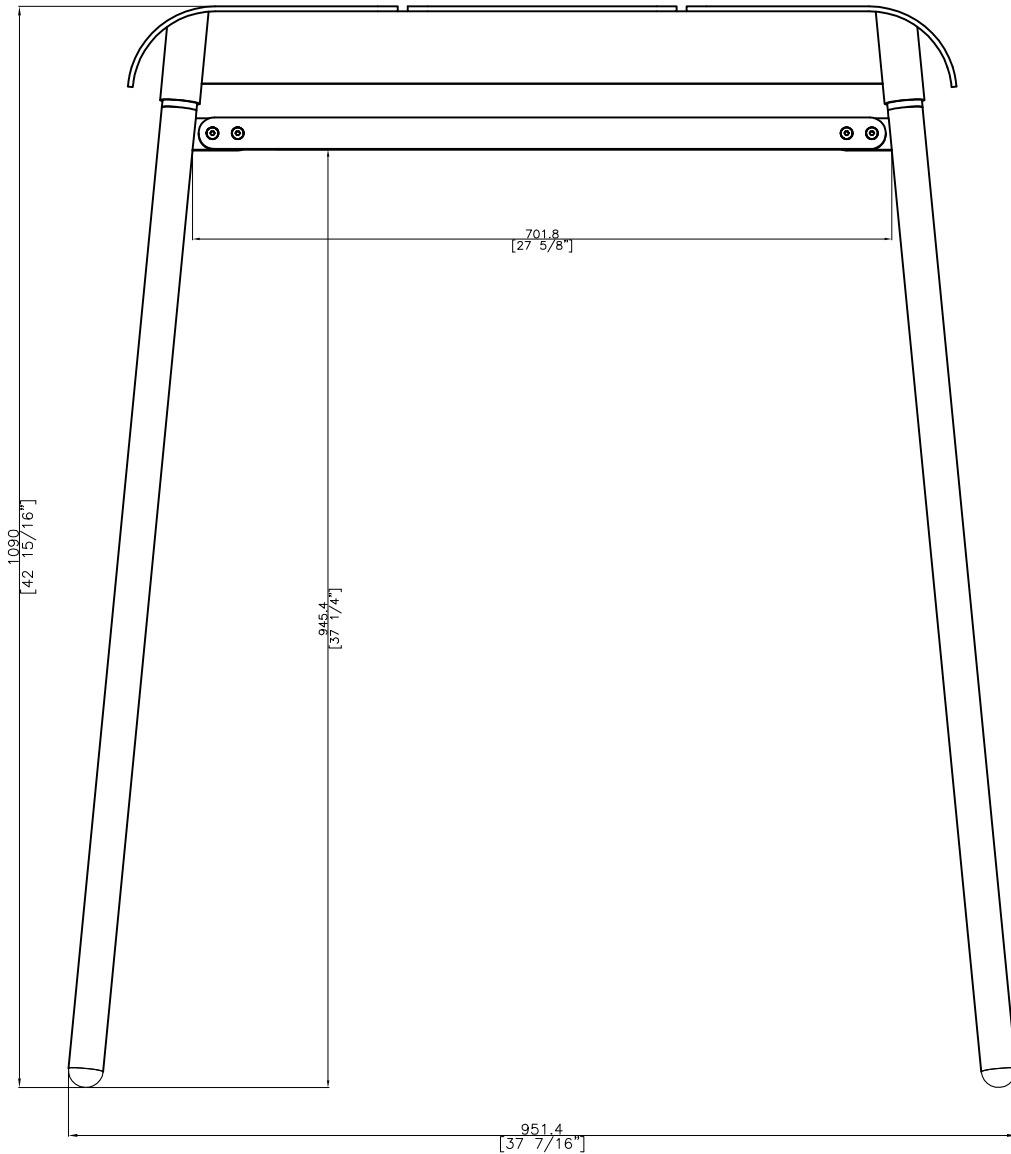

OASIQ

DWG.NO: FAE0A1-8P

TITLE : FRONT VIEW

DIM EXT: 951.4x951.4x1090 MM.

MATERIAL: AL

DRAWN BY : Mr.Khanti

FINISH DATE : 08-09-14

GIG

SCALE : 1:1

BEGIN DATE : 20-05-13

KHAN

P. 4

SIDE VIEW

ES

OASIQ

DWG.NO: FAE0A1-8P

TITLE : SIDE VIEW

DIM EXT: 951.4x951.4x1090 MM.

MATERIAL: AL

DRAWN BY : Mr.Khanti

FINISH DATE : 08-09-14

GIG

SCALE : 1:1

BEGIN DATE : 20-05-13

KHAN

P. 5

TOP VIEW

ET

OASIQ

DWG.NO: FAE0A1-8P

TITLE : TOP VIEW

DIM EXT: 951.4x951.4x1090 MM.