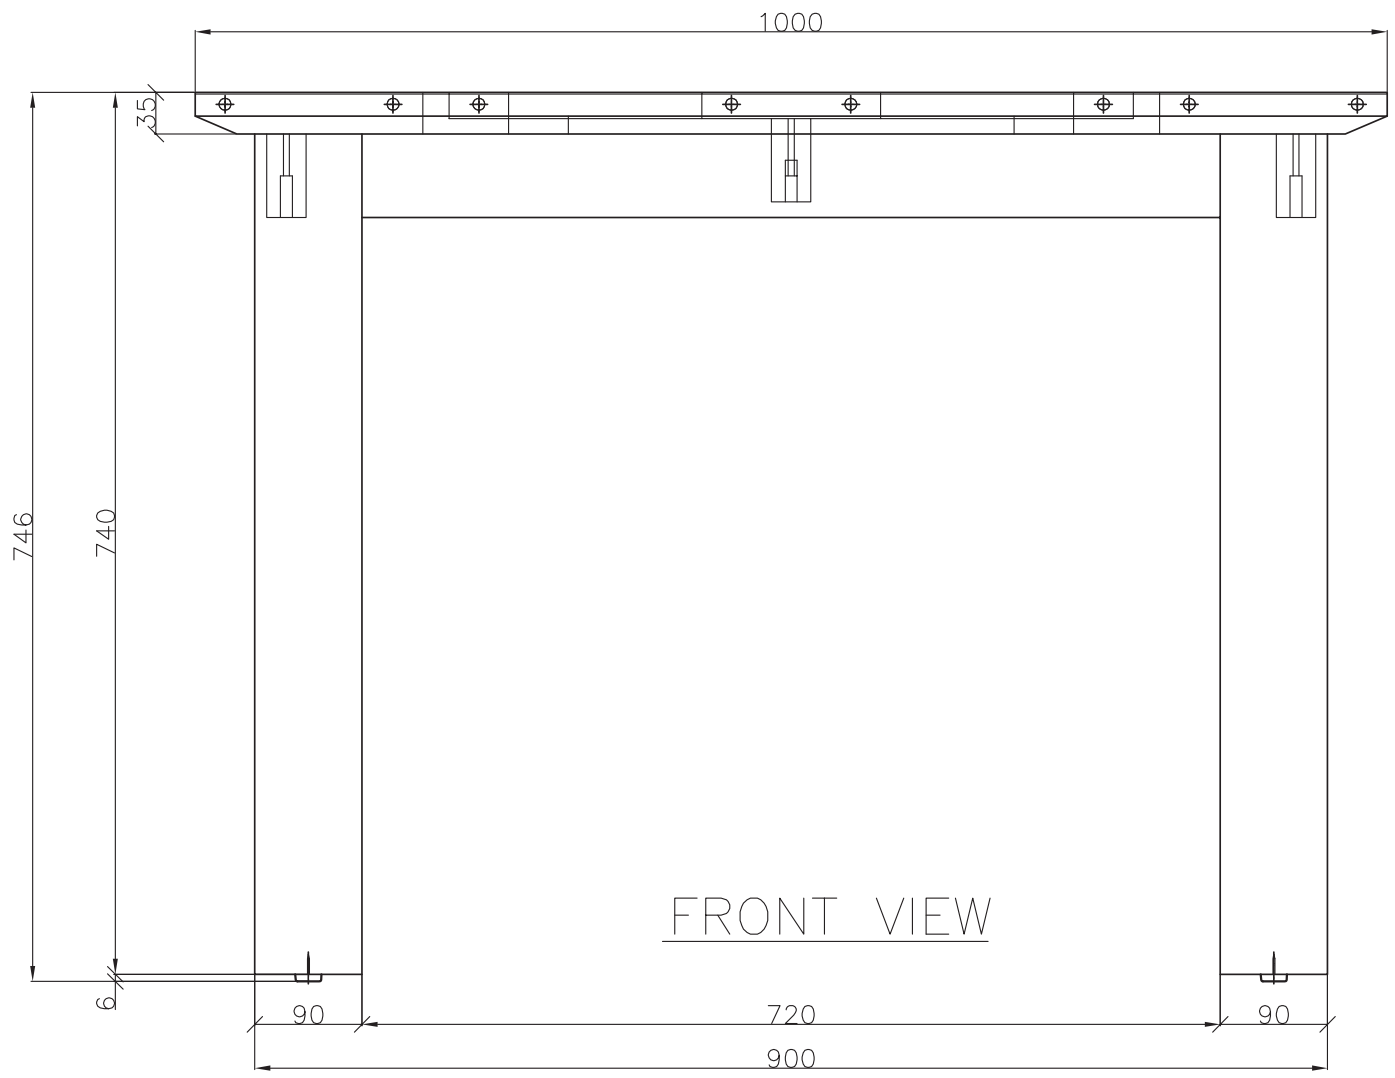

DWG.NO: FAEIV23-12

TITLE : ISO VIEW

DIM EXT: 1000x1000x746MM.

MATERIAL: TEAK

DRAWN BY : ZHOU

FINISH DATE : 21-10-13
BEGIN DATE : 21-10-13

ZHOU
ZHOU

SCALE :
NO SCALE

P. 3

EF

OASIQ

DWG.NO: FAEIV23-12

TITLE : FRONT VIEW

DIM EXT: 1000x1000x746MM.

MATERIAL: TEAK

DRAWN BY : ZHOU

FINISH DATE : 21-10-13
 BEGIN DATE : 21-10-13

ZHOU
 ZHOU

SCALE :
 NO SCALE

P. 5

OASIQ	DWG.NO: FAEIV23-12	TITLE : SIDE VIEW	DIM EXT: 1000x1000x746MM.	MATERIAL: TEAK	DRAWN BY : ZHOU	FINISH DATE : 21-10-13	ZHOU	SCALE :	P. 6
						BEGIN DATE : 21-10-13	ZHOU		

ES

TOP VIEW

ET

OASIQ

DWG.NO: FAEIV23-12

TITLE : TOP VIEW

DIM EXT: 1000x1000x746MM.

MATERIAL: TEAK