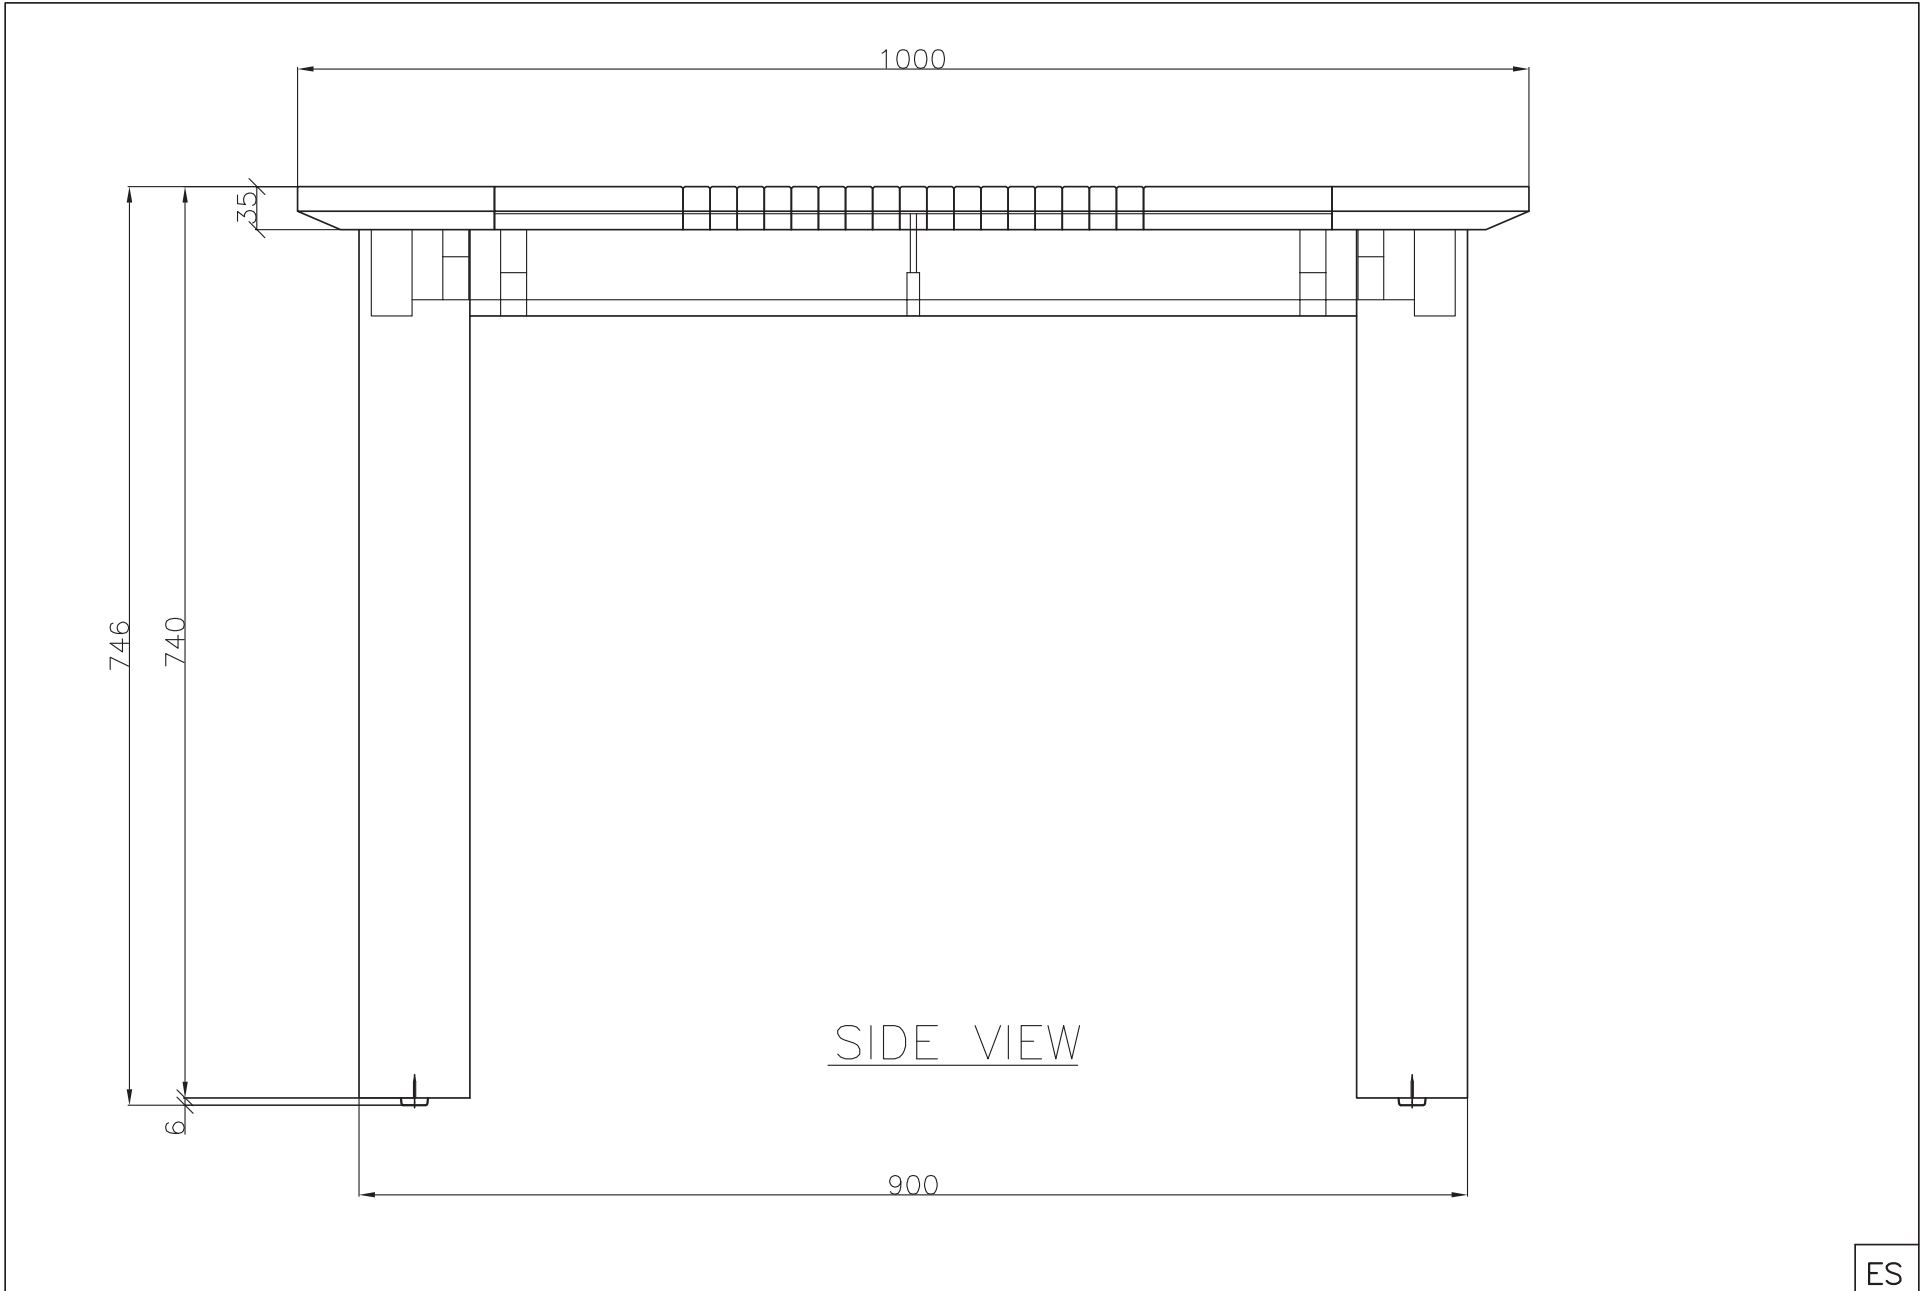

DWG.NO: FAEIV23-12

TITLE : ISO VIEW

DIM EXT: 1000x1000x746MM.

MATERIAL: TEAK

DRAWN BY : ZHOU

FINISH DATE : 21-10-13
BEGIN DATE : 21-10-13

ZHOU
ZHOU

SCALE :
NO SCALE

P. 3

EF

OASIQ

DWG.NO: FAEIV23-12

TITLE : FRONT VIEW

DIM EXT: 1000x1000x746MM.

MATERIAL: TEAK

DRAWN BY : ZHOU

FINISH DATE : 21-10-13
 BEGIN DATE : 21-10-13

ZHOU
 ZHOU

SCALE :
 NO SCALE

P. 5

OASIQ	DWG.NO: FAEIV23-12	TITLE : SIDE VIEW	DIM EXT: 1000x1000x746MM.	MATERIAL: TEAK	DRAWN BY : ZHOU	FINISH DATE : 21-10-13	ZHOU	SCALE :	P. 6
						BEGIN DATE : 21-10-13	ZHOU		

ES

TOP VIEW

ET

OASIQ

DWG.NO: FAEIV23-12

TITLE : TOP VIEW

DIM EXT: 1000x1000x746MM.

MATERIAL: TEAK