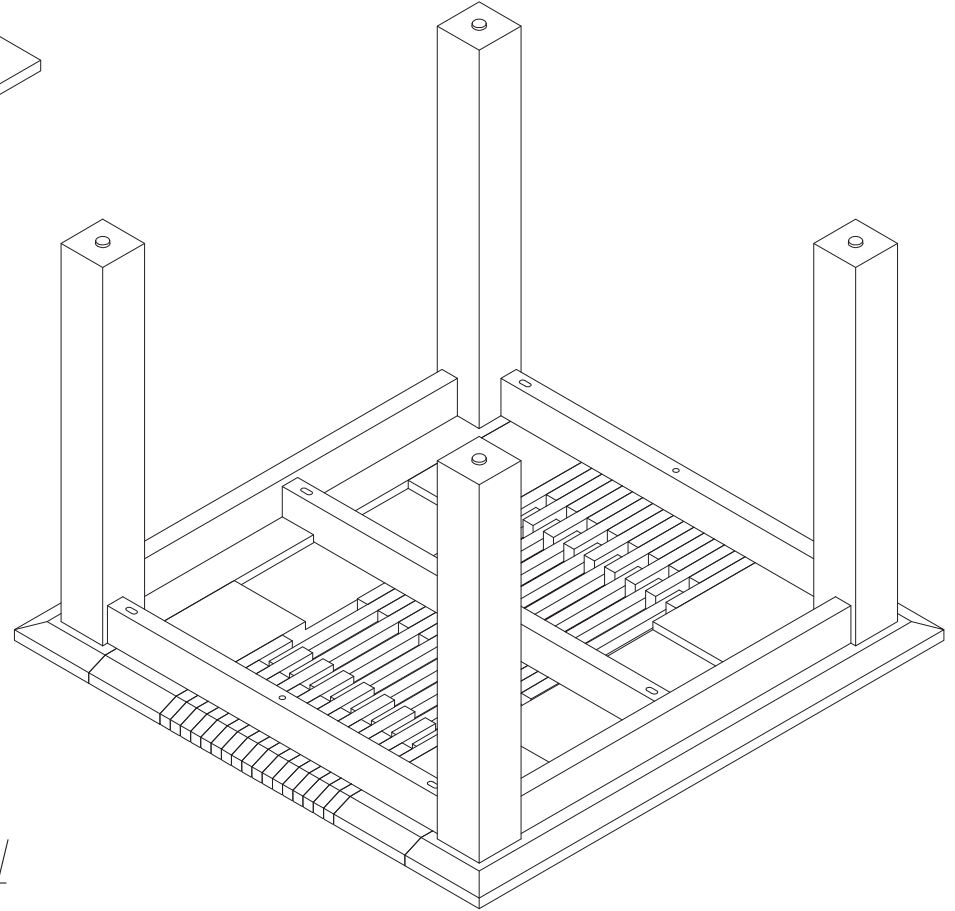

42 GREENE STREET LL NEW YORK NY 10013
T 212.355.0625 F 212.355.0628 WWW.OASIQ.US

HAMILTON Square Dining Table

W 39 3/8" D 39 3/8" H 29 3/8"

81.57 lbs

Teak

ISO VIEW

ISO

OASIQ

DWG.NO: FAEIV23-12

TITLE : ISO VIEW

DIM EXT: 1000x1000x746MM.

MATERIAL: TEAK

DRAWN BY : ZHOU

FINISH DATE : 21-10-13
BEGIN DATE : 21-10-13

ZHOU
ZHOU

SCALE :
NO SCALE

P. 3

EF

OASIQ

DWG.NO: FAEIV23-12

TITLE : FRONT VIEW

DIM EXT: 1000x1000x746MM.

MATERIAL: TEAK

DRAWN BY : ZHOU

FINISH DATE : 21-10-13
 BEGIN DATE : 21-10-13

ZHOU
 ZHOU

SCALE :
 NO SCALE

P. 5

OASIQ	DWG.NO: FAEIV23-12	TITLE : SIDE VIEW	DIM EXT: 1000x1000x746MM.	MATERIAL: TEAK	DRAWN BY : ZHOU	FINISH DATE : 21-10-13	ZHOU	SCALE :	P. 6
						BEGIN DATE : 21-10-13	ZHOU		