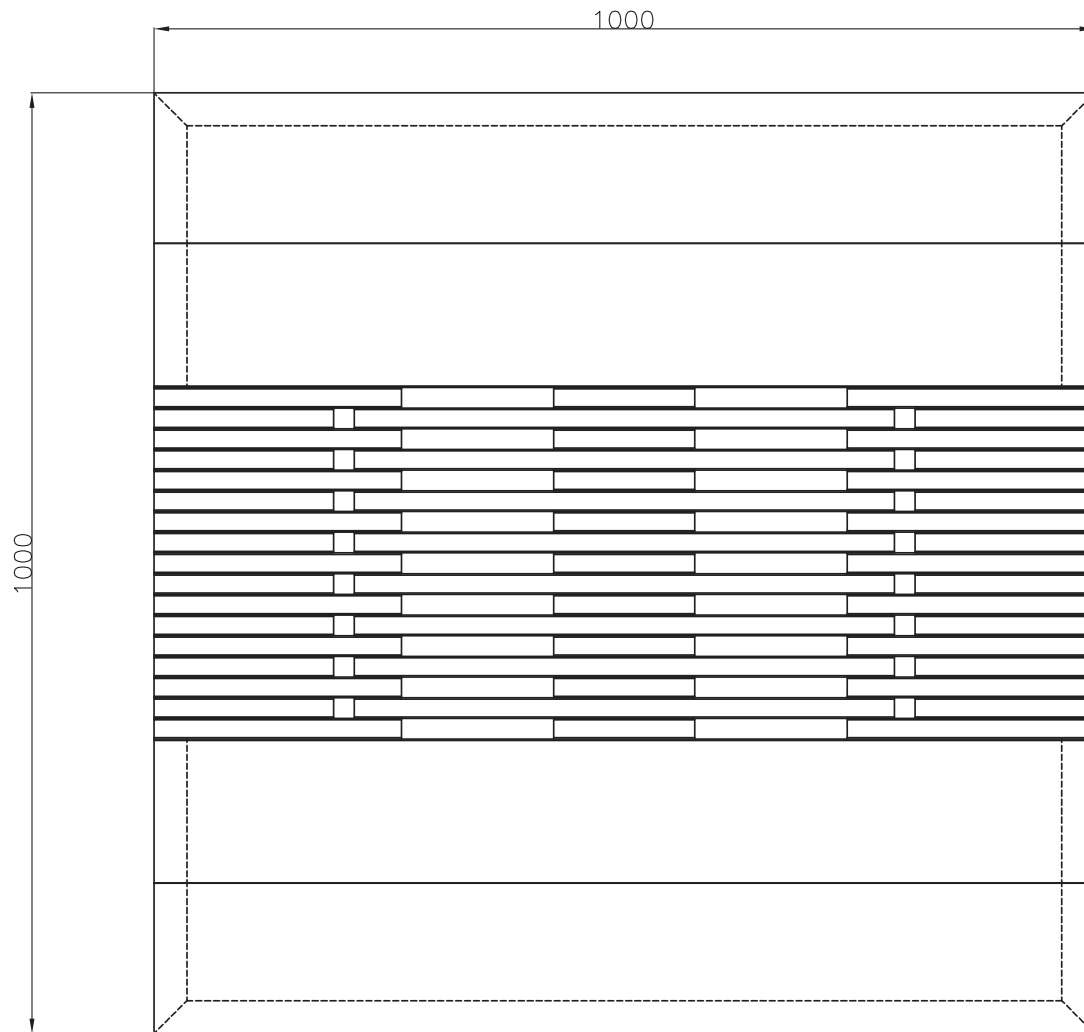

DWG.NO: FAEIV23-12

TITLE : ISO VIEW

DIM EXT: 1000x1000x746MM.

MATERIAL: TEAK

DRAWN BY : ZHOU

FINISH DATE : 21-10-13
BEGIN DATE : 21-10-13

ZHOU
ZHOU

SCALE :
NO SCALE

P. 3

EF

OASIQ

DWG.NO: FAEIV23-12

TITLE : FRONT VIEW

DIM EXT: 1000x1000x746MM.

MATERIAL: TEAK

DRAWN BY : ZHOU

FINISH DATE : 21-10-13
 BEGIN DATE : 21-10-13

ZHOU
 ZHOU

SCALE :
 NO SCALE

P. 5

OASIQ	DWG.NO: FAEIV23-12	TITLE : SIDE VIEW	DIM EXT: 1000x1000x746MM.	MATERIAL: TEAK	DRAWN BY : ZHOU	FINISH DATE : 21-10-13	ZHOU	SCALE :	P. 6
						BEGIN DATE : 21-10-13	ZHOU		

ES

TOP VIEW

ET

OASIQ

DWG.NO: FAEIV23-12

TITLE : TOP VIEW

DIM EXT: 1000x1000x746MM.

MATERIAL: TEAK