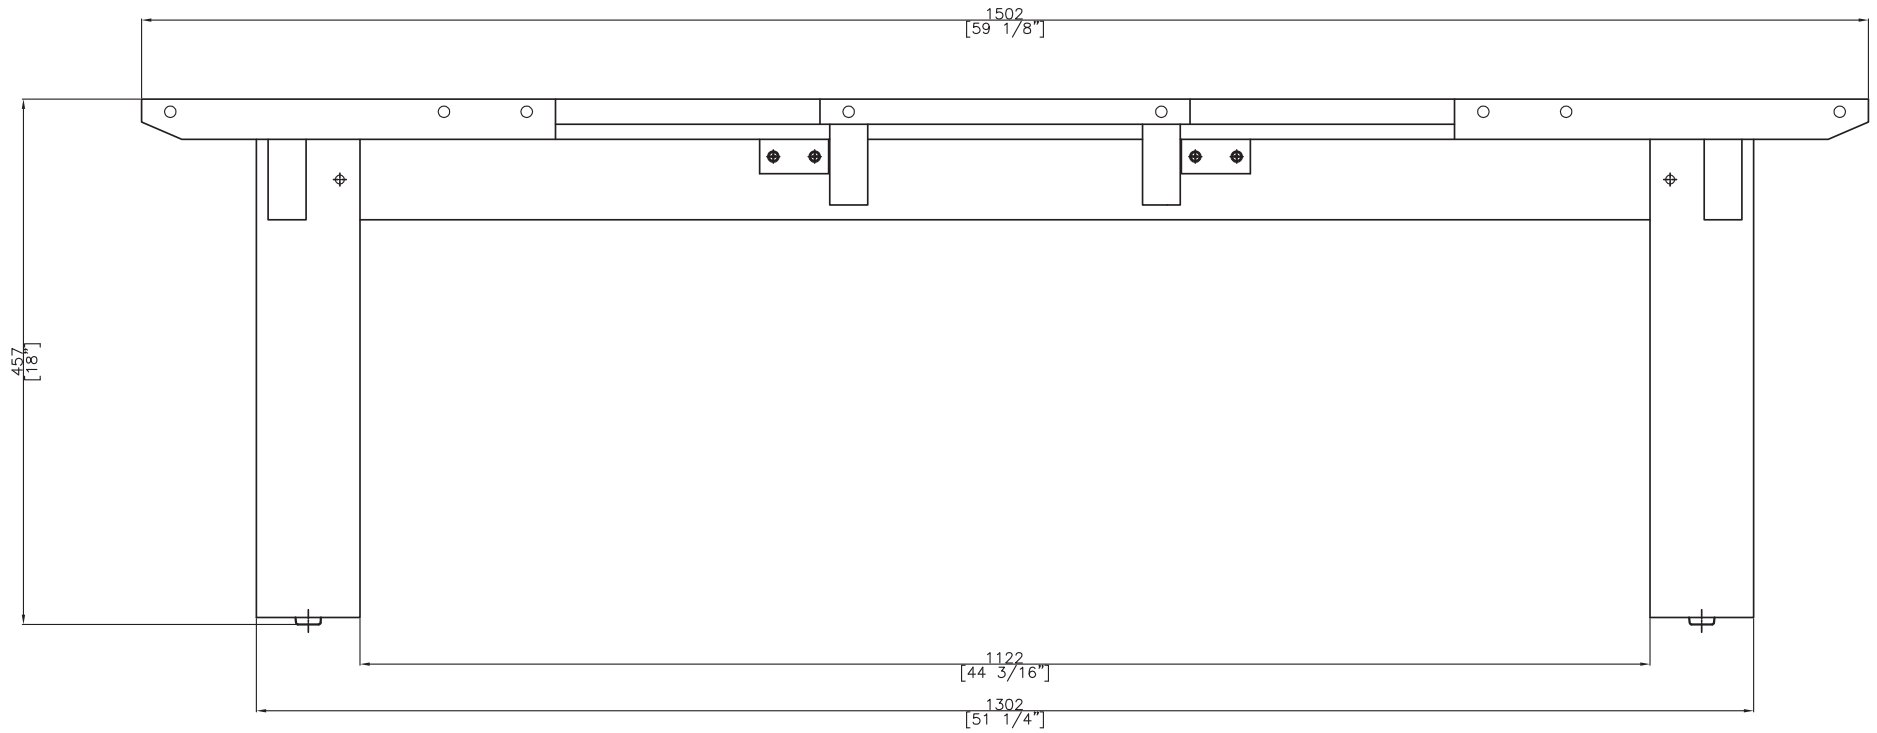

FRONT VIEW

EF

OASIQ

DWG.NO: FAEIV23-16

TITLE : FRONT VIEW

DIM EXT: 906x1502x457 MM.

MATERIAL: TEAK

DRAWN BY : Mr.AEKCHAI

FINISH DATE : 24-07-12
BEGIN DATE : 24-07-12

AEK SCALE : 1:1
AEK

P. 5