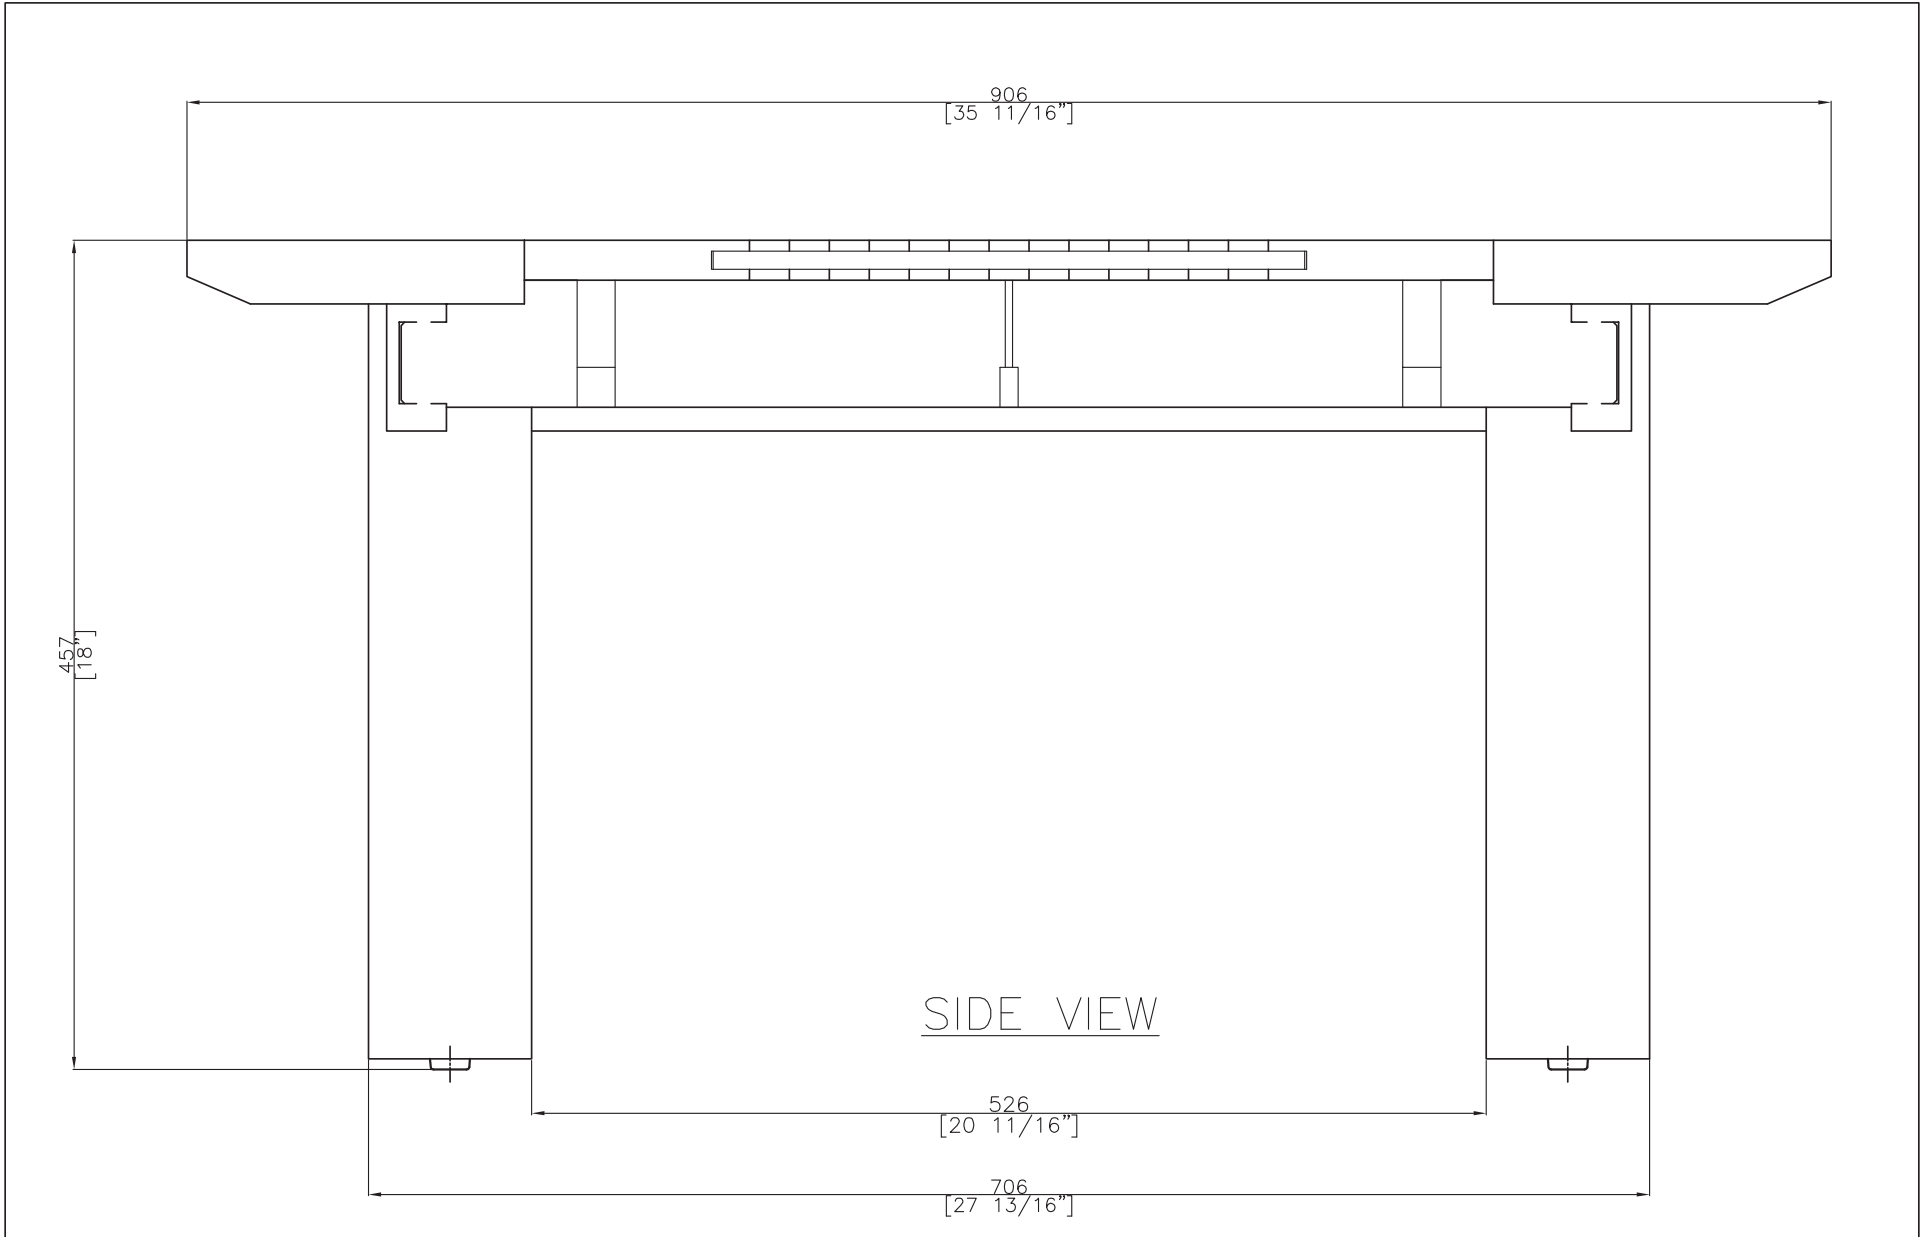

DWG.NO: FAEIV23-16

TITLE : ISO VIEW

DIM EXT: 906x1502x457 MM.

MATERIAL: TEAK

DRAWN BY : Mr.AEKCHAI

FINISH DATE : 24-07-12

AEK

SCALE : 1:2

DIM EXT: 906x1502x457 MM.

MATERIAL: TEAK

DRAWN BY : Mr.AEKCHAI

FINISH DATE : 24-07-12
 BEGIN DATE : 24-07-12

AEK SCALE : 1:1
 AEK

P. 5

ES

OASIQ

DWG.NO: FAEIV23-16

TITLE : SIDE VIEW

DIM EXT: 906x1502x457 MM.

MATERIAL: TEAK

DRAWN BY : Mr.AEKCHAI

FINISH DATE : 24-07-12
BEGIN DATE : 24-07-12

AEK SCALE : 1:1
AEK

P. 6

TOP VIEW

ET

OASIQ	DWG.NO: FAEIV23-16	TITLE : TOP VIEW	DIM EXT: 906x1502x457 MM.	MATERIAL: TEAK	DRAWN BY : Mr.AEKCHAI	FINISH DATE : 24-07-12	AEK	SCALE : 1:1	P. 4
						BEGIN DATE : 24-07-12	AEK		