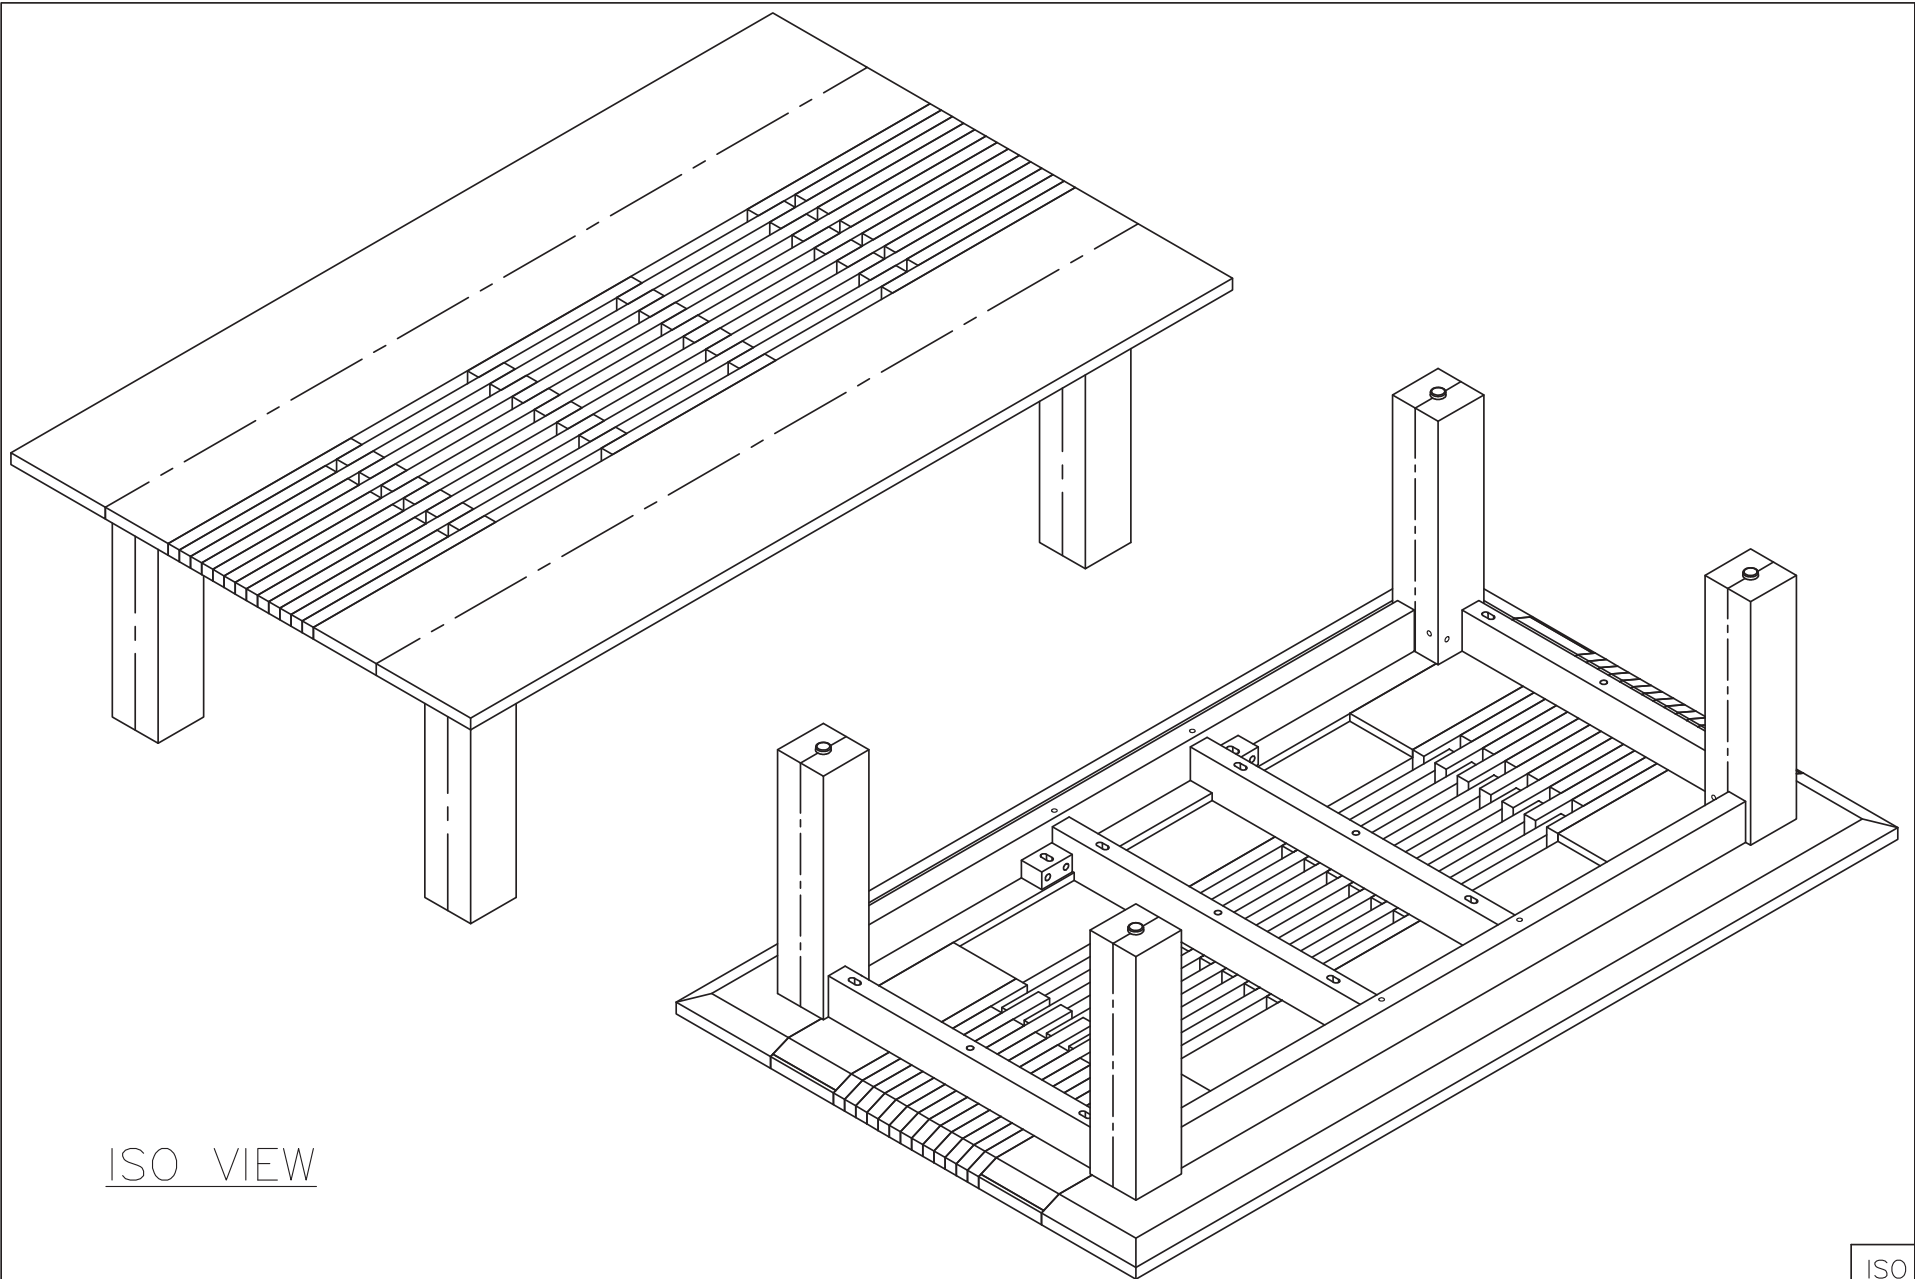

ISO VIEW

ISO

OASIQ

DWG.NO: FAEIV23-16

TITLE : ISO VIEW

DIM EXT: 906x1502x457 MM.

MATERIAL: TEAK

DRAWN BY : Mr.AEKCHAI

FINISH DATE : 24-07-12

AEK

SCALE : 1:2

BEGIN DATE : 24-07-12

AEK

P. 3